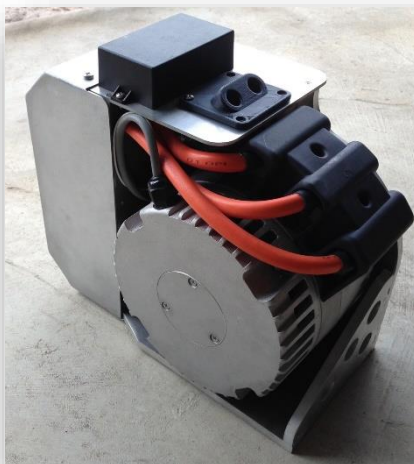

E-Kart Drive

- Compact Assembly
- Lightweight and durable aluminium frame
- Designed to suit a variety of motors and controllers
- Bolts directly onto existing kart engine mount
- Regenerative braking
- Drive mode select
- Canbus enabled

Weight : 23kg
Voltage : 48 – 100 V
Power : 20 – 35 KW
Rev Range : 0 – 5000 rpm

Control Box