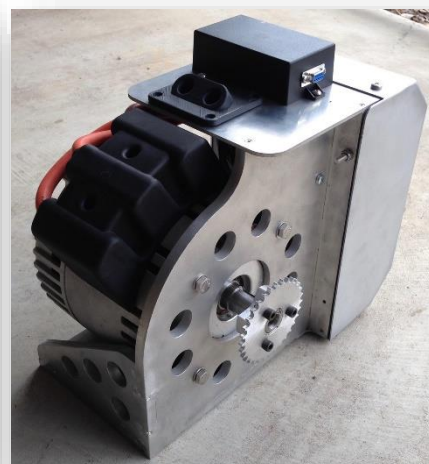

E-Kart Drive

- Compact Assembly
- Lightweight and durable aluminium frame
- Designed to suit a variety of motors and controllers
- Bolts directly onto existing kart engine mount
- Regenerative braking
- Drive mode select
- Canbus enabled

Weight : 23kg
Voltage : 48 – 100 V
Power : 20 – 35 KW
Rev Range : 0 – 5000 rpm

Control Box